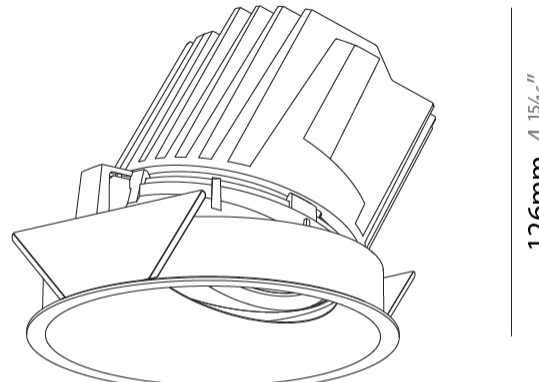

PHYSICAL

Shape: Round
Diameter (mm): 139
Diameter (in): 5 1/2
Height (mm): 126
Height (in): 4 15/16
Ceiling Thickness (mm): 10 / 12.5 / 15
Ceiling Thickness (in): 3/8 or 1/2 or 9/16
Min. Recessing Depth (mm): 140
Min. Recessing Depth (in): 5 1/2
Light Distribution: Adjustable / Asymmetric
Weight (kg): 0.811
Weight (lbs): 1.79
Fixture Finish: SSR / BKV / CWI / CRY / HAB / UFT / ITA / RUA / FTG / MYG / LOD / PUS / FRO / FUP / KIA / POP / BLS / SPG / MEY / GOH / GUM / CHC / COM / ABZ / JAG / OBR / MOS / ROR
Fixture Material: Aluminum Die Cast
Cut-out Measurements: 130mm / 5 1/8"

ELECTRICAL

Lamp Type: LED (Zhaga Standard)
Input Wattage (W): 13.2 / 16.5
Total Output Wattage (W): 12 / 14
Dimming: Tri-Mode (Non-Dimming and Phase Dimming (120Vac only) and 0-10V Dimming)
Driver Included: No
Driver Location: Recessed Housing
Driver Type: Constant Current - Universal
Driver Class: Class 2
Housing: See components
Input Voltage (V): 120 - 277
Constant Current (MA): 350

LED

Number of LEDs: 1
Color Temperature (°K): 2700 / 3000 / 3500 / 4000
Max. Delivered Lumen (lm): 690 / 760 / 823 / 840
Nominal Lumen (lm): 960 / 1070 / 1156 / 1180
CRI: >90 CRI
Lamp Life (hrs): 50000

OPTICAL

Reflector°: 10
Adjustability: Fixed

RATINGS AND CERTIFICATIONS

Certified By: Certified for North American Standards
IP rating: IP20

Ø 125mm 4 15/16"
Ø 139mm 5 1/2"

130mm 5 1/8"   140mm 5 1/2"   10 | 15mm 3/8" 9/16"   30°

A